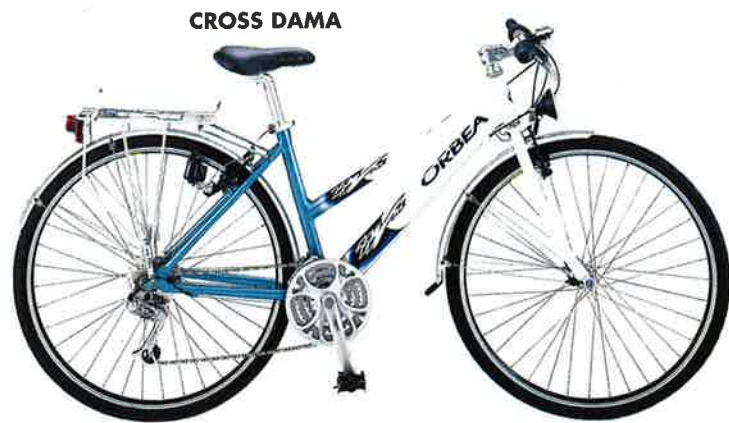

CROSS

	FLEXIUM	SPECTRUM	MILLENIUM	ELIPIUM	PRIUS
Frame/Rahmen	Alu Cross m/w	Alu Cross m/w	Alu Cross m/w	Alu Cross Dama	Alu Cross m/w
Colour/Farbe	Grey/White	Orange/Black	Blue/Blue	White/Green	Black/Gold
Fork/Gabel	Hi-Ten	Hi-Ten	Hi-Ten	Hi-Ten	Hi-Ten
Gear/Schaltung	Nexave900 27S	Nexave 400 24S	C201 24S	C201 24S	C050 21S
Brakes/Bremsen	Nexave 900	Nexave 400	Shi. BRM-420 Black	Shi. BRM-420 Black	Shi. BRM-420 Black
Extras	-	-	-	-	-
Options/Optionen	Mudguards, RST 906 Fork	Mudguards, RST 906 Fork	Mudguards, CH140 Fork	Mudguards, CH140 Fork	Mudguards, CH140 Fork

All models available with light, mudguards and carrier and with mans or womans frame